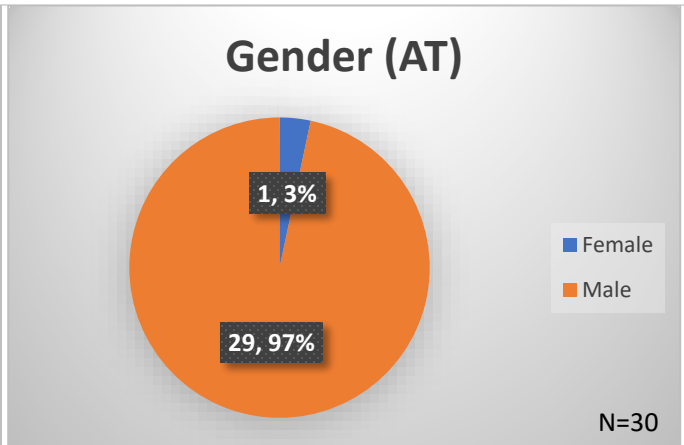

Daily Data Dashboard – November 17, 2025
Demographics for JTDC Population
Monday Morning Midnight Count

Data sources: cFive Supervisor – Court Involved Population and RMIS – JTDC Population
This data reflects the most accurate information available at the time the datasets were generated. Please note that all reports and data provided are subject to a margin of error of 5% or less