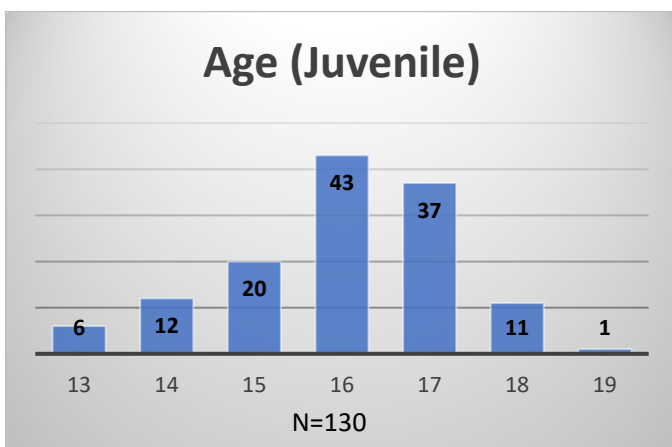

Daily Data Dashboard – November 17, 2025
Demographics for JTDC Population
Monday Morning Midnight Count

Data sources: cFive Supervisor – Court Involved Population and RMIS – JTDC Population
 This data reflects the most accurate information available at the time the datasets were generated. Please note that all reports and data provided are subject to a margin of error of 5% or less