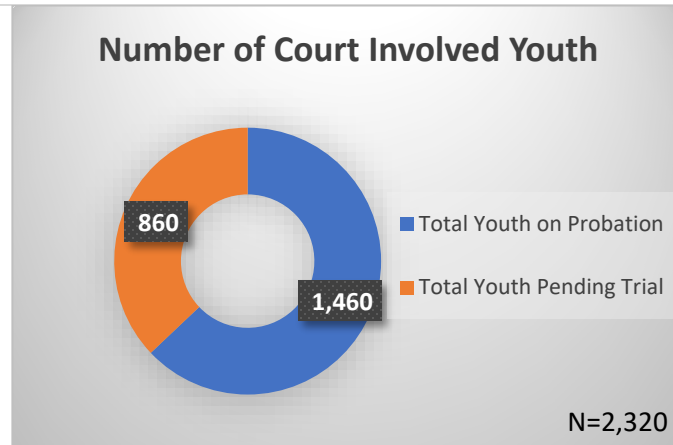

Daily Data Dashboard – November 17, 2025
Demographics for JTDC Population
Monday Morning Midnight Count

Data sources: cFive Supervisor – Court Involved Population and RMIS – JTDC Population
 This data reflects the most accurate information available at the time the datasets were generated. Please note that all reports and data provided are subject to a margin of error of 5% or less