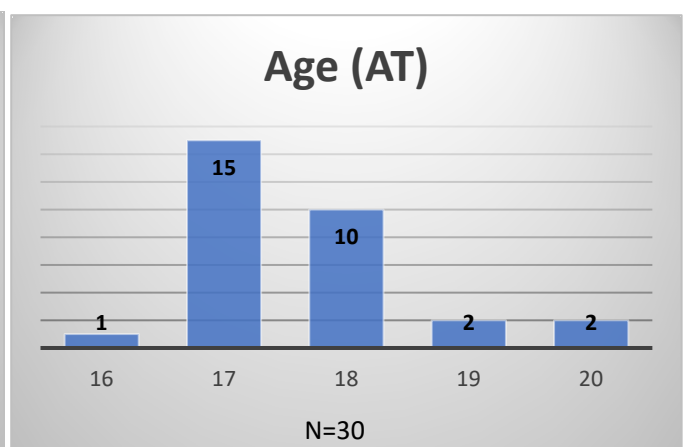

Daily Data Dashboard – November 17, 2025
Demographics for JTDC Population
Monday Morning Midnight Count

Data sources: cFive Supervisor – Court Involved Population and RMIS – JTDC Population
 This data reflects the most accurate information available at the time the datasets were generated. Please note that all reports and data provided are subject to a margin of error of 5% or less