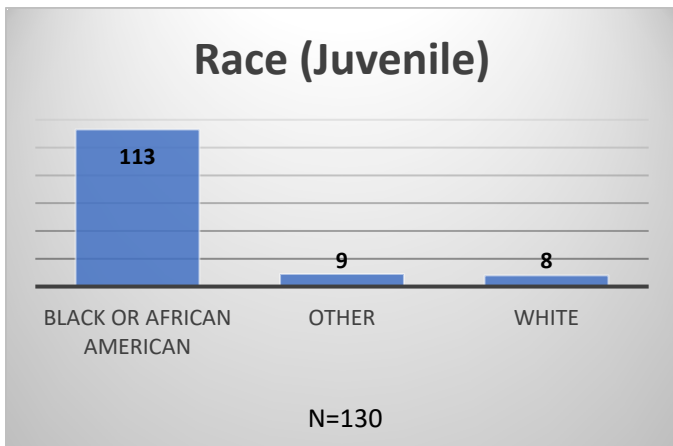

Daily Data Dashboard – November 17, 2025
Demographics for JTDC Population
Monday Morning Midnight Count

Data sources: cFive Supervisor – Court Involved Population and RMIS – JTDC Population
This data reflects the most accurate information available at the time the datasets were generated. Please note that all reports and data provided are subject to a margin of error of 5% or less