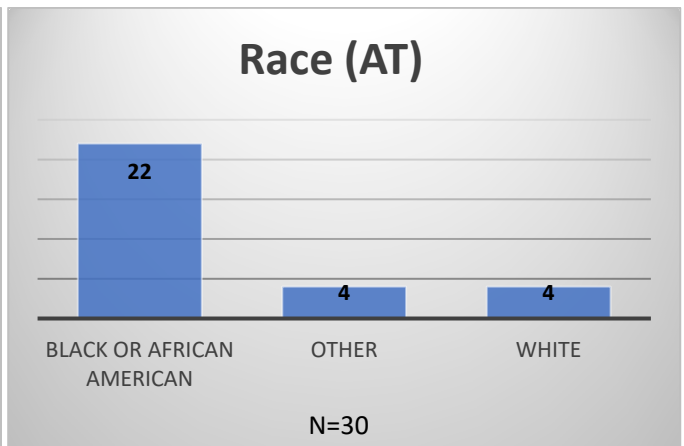

Daily Data Dashboard – November 17, 2025
Demographics for JTDC Population
Monday Morning Midnight Count

Data sources: cFive Supervisor – Court Involved Population and RMIS – JTDC Population
This data reflects the most accurate information available at the time the datasets were generated. Please note that all reports and data provided are subject to a margin of error of 5% or less