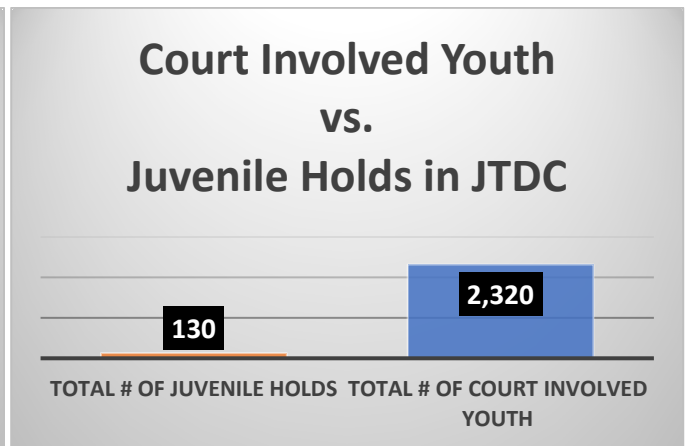

Daily Data Dashboard – November 17, 2025
Demographics for JTDC Population
Monday Morning Midnight Count

Data sources: cFive Supervisor – Court Involved Population and RMIS – JTDC Population
 This data reflects the most accurate information available at the time the datasets were generated. Please note that all reports and data provided are subject to a margin of error of 5% or less