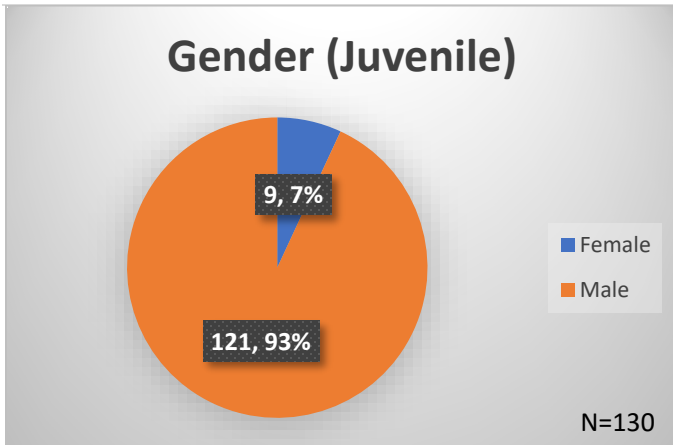

Daily Data Dashboard – November 17, 2025
Demographics for JTDC Population
Monday Morning Midnight Count

Data sources: cFive Supervisor – Court Involved Population and RMIS – JTDC Population
This data reflects the most accurate information available at the time the datasets were generated. Please note that all reports and data provided are subject to a margin of error of 5% or less