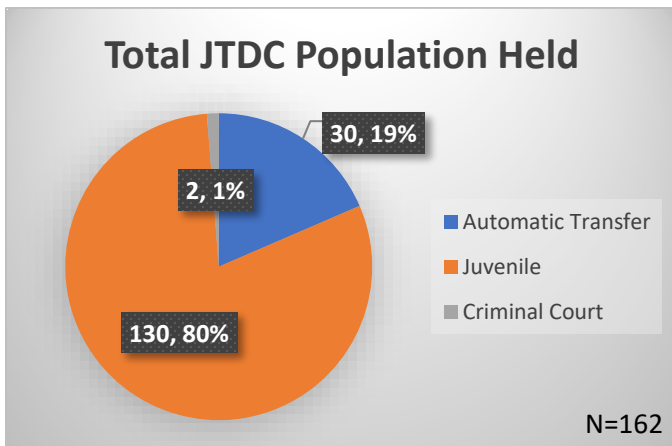

Daily Data Dashboard – November 17, 2025
Demographics for JTDC Population
Monday Morning Midnight Count

Data sources: cFive Supervisor – Court Involved Population and RMIS – JTDC Population
 This data reflects the most accurate information available at the time the datasets were generated. Please note that all reports and data provided are subject to a margin of error of 5% or less